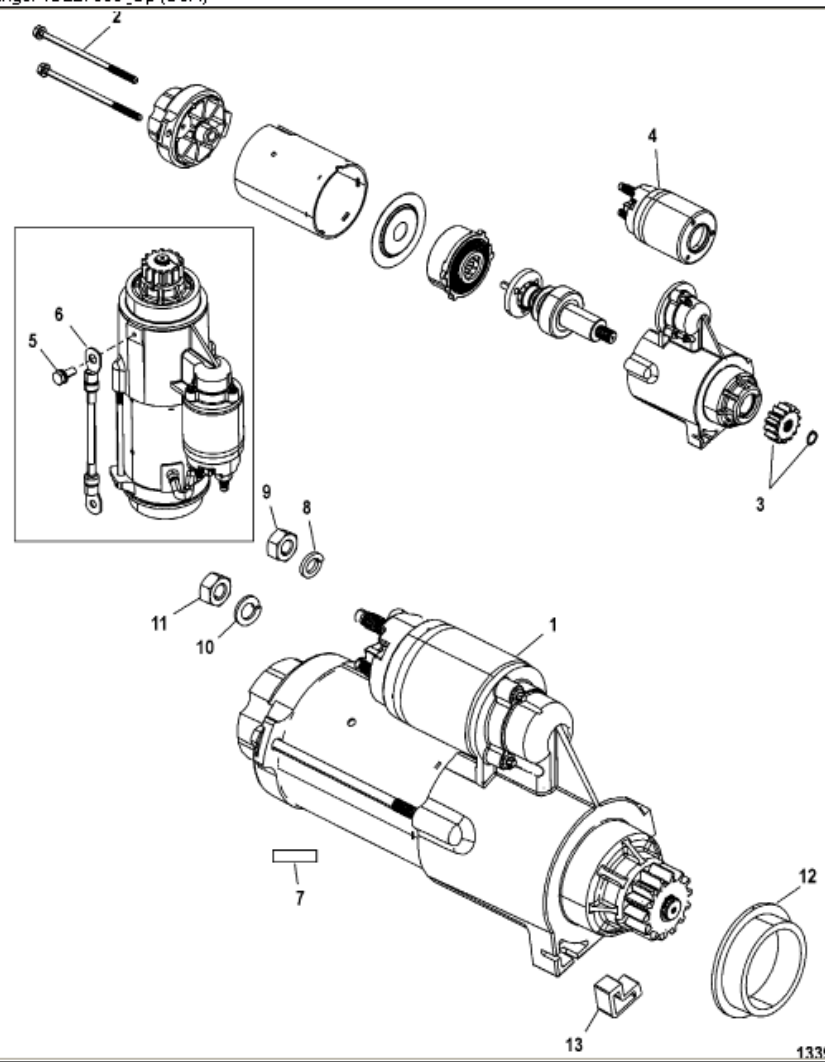

Parts List						
Ref	Class	Part	Description	Qty	Comment	Footnote
1	50	892339T	STARTER ASSEMBLY	1		
2	10	803005	THRU BOLT	2		
3	43	880805A 1	GEAR KIT	1		
4		809463A 1	SOLENOID KIT	1		
5	10	69035	SCREW AND LOCKWASHER, (.25	1		
6	84	93388A 1	CABLE ASSEMBLY, Black	1		
7		NSS	NOT SOLD SEPARATE, Decal-Wz	1		
8	13	40025 5	LOCKWASHER, (M5)	1		
9	11	40021 1	NUT, (M5)	1		
10	13	26993	LOCKWASHER, (.312)	1		
11	11	40021 3	NUT, (M8)	1		
12		56703	COLLAR	2		
13		879845	STOP	1		